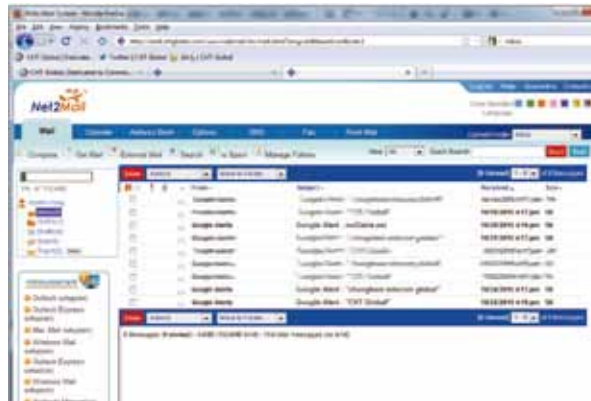

Net2Mail Exclusive Fax Option

- Digitally Receive and Archive Fax with Net2Mail Fax-to-Email
- Private US (408, 510) and/or Taiwan (02, 04, 07) Fax #'s
- Send Fax @ the Economical Cost of $0.10* USD per Page
- Decrease Paper / Printing Costs While Helping the Environment

* For US & Taiwan, cost for other countries may vary

Product Comparison Chart

Key Features	Competitor A	Net2Mail
WebMail	●	●
Basic Anti-Virus	●	●
Basic Spam Filtering	●	●
Shared Collaboration Tools	●	●
Symantec Anti-Virus Protection	✗	●
IronPort Spam Filtering System	✗	●
InBound Fax MailBox	✗	●
OutBound Fax Delivery	✗	●
Multi-language Interface	✗	●
Bilingual Support Desk	✗	●

CHT Global's Net2Mail Email Hosting Service is hard to beat when you compare the product features with the price. The Net2Mail solution is unique in that it provides enterprise-ready protection at a very reasonable cost, so that even small businesses can experience the email service quality of large multinational corporations. In addition, CHT Global has bundled together many features that aspiring global companies need: multi-language email interface, a bilingual support center, and even fax capabilities--allowing you to bring your business to and from anywhere in the world.