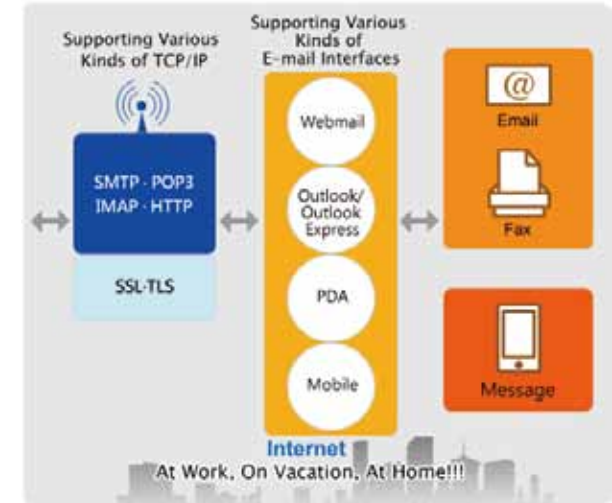

Cost Efficient Solution

	Monthly	Annually
1G Email Account	$2	$20
5G Email Account	$4	$40
Fax Capability (Outbound + InBound)	$5	$50
Enterprise Domain Mapping*	$1	$10
Enterprise Email Portal Private Labeling*	$1	$10
Cloud-Based Real Time Email Archiving*	$20	$200

*flat rate per enterprise regardless number of user accounts